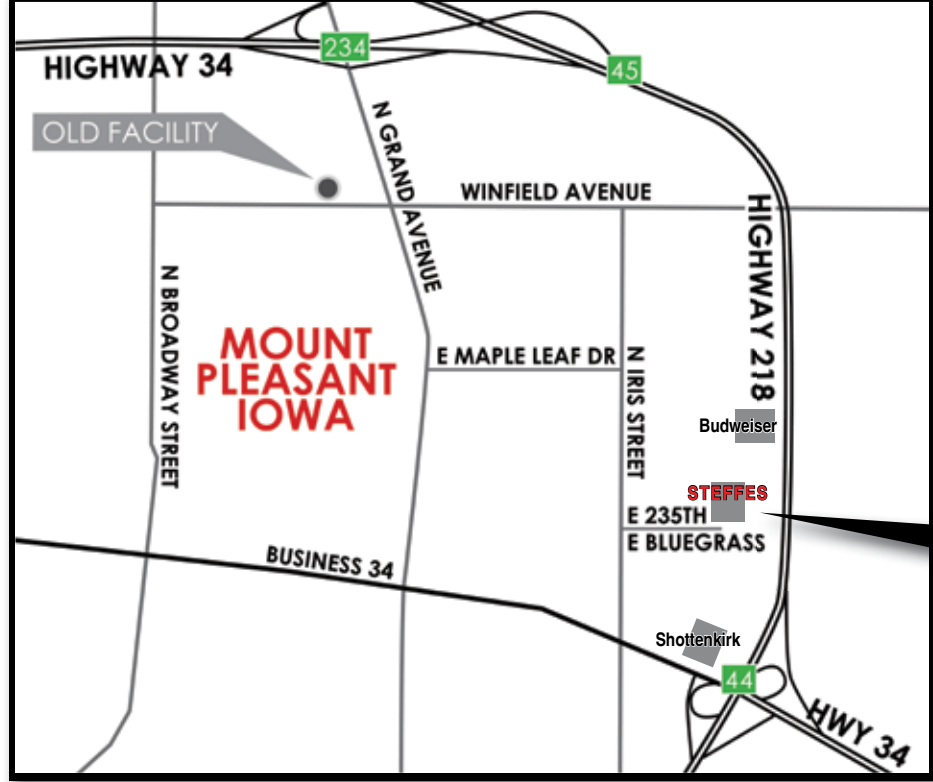

UPCOMING STEFFES GROUP AUCTIONS

Tues., December 18
TIMED ONLINE
R Squared Ag Drainage, LLC
TILING & EXCAVATION RETIREMENT

Wed., December 19
ONLINE BIDDING
Mt Pleasant Aglron Event
3 RING AUCTION
View complete lot listings at SteffesGroup.com

December 20 & 21
ONLINE BIDDING
Winter Feed Lots Inc.
FEED LOT OPERATION & EQUIPMENT

Coming Soon

Perrin & Sons Farm Equipment-Timed Online | December 11 | Cherokee, IA
Des Moines County, Iowa Land Auction | December 13 | Mediapolis, IA
Steve's Sales & Service Tools Auction-Timed Online | December 17 | Washington, IA
Hedge Above LLC Lawn Equipment-Timed Online | December 18 | Wapello, IA
Multi Party Farm Equipment Auction-Timed Online | December 28 | Ida Grove, IA

VIEW ALL AUCTIONS AT SteffesGroup.com

Mt. Pleasant, IA | Ames, IA | Sioux Falls, SD | West Fargo, ND | Grand Forks, ND | Litchfield, MN | Lexington, NE
319.385.2000 | 515.432.6000 | 712.477.2144 | 701.237.9173 | 701.203.8400 | 320.693.9371 | 308.217.4508

ONLINE BIDDING
AVAILABLE